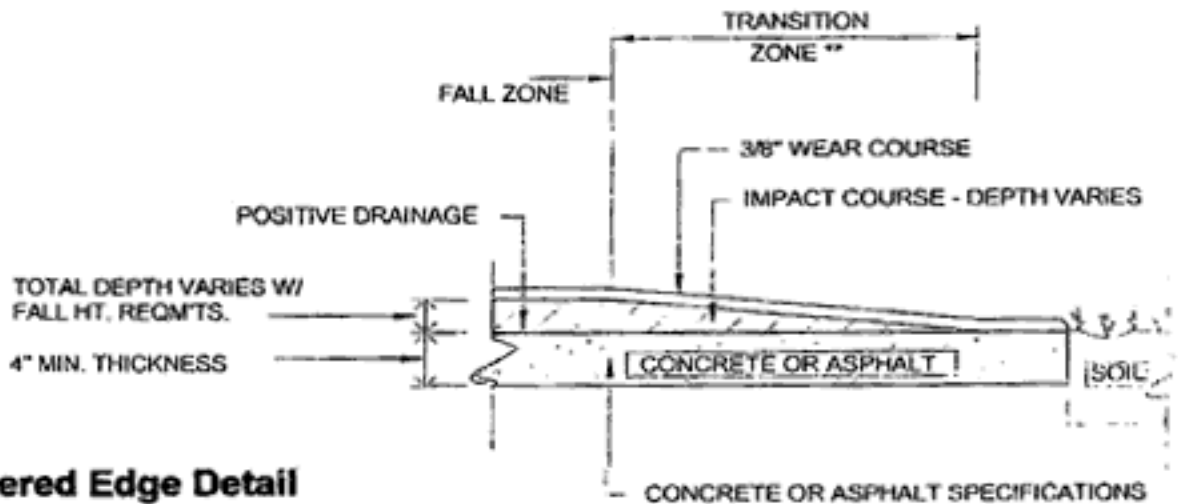

ProDek

Recreational Surfacing

Tapered Edges

A - Tapered Edge Detail

B - Tapered Edge Detail w/ Keyway

ProDek

Recreational Surfacing

Typical Details

C - Landscape Mow Curb Edge Detail

D - Drain Detail

E - Cap Only Detail

ProDek

Recreational Surfacing

Soft Shoulder Turn Down

F - Soft Shoulder Detail over Stone Base

G - Soft Shoulder Detail over Asphalt or Concrete