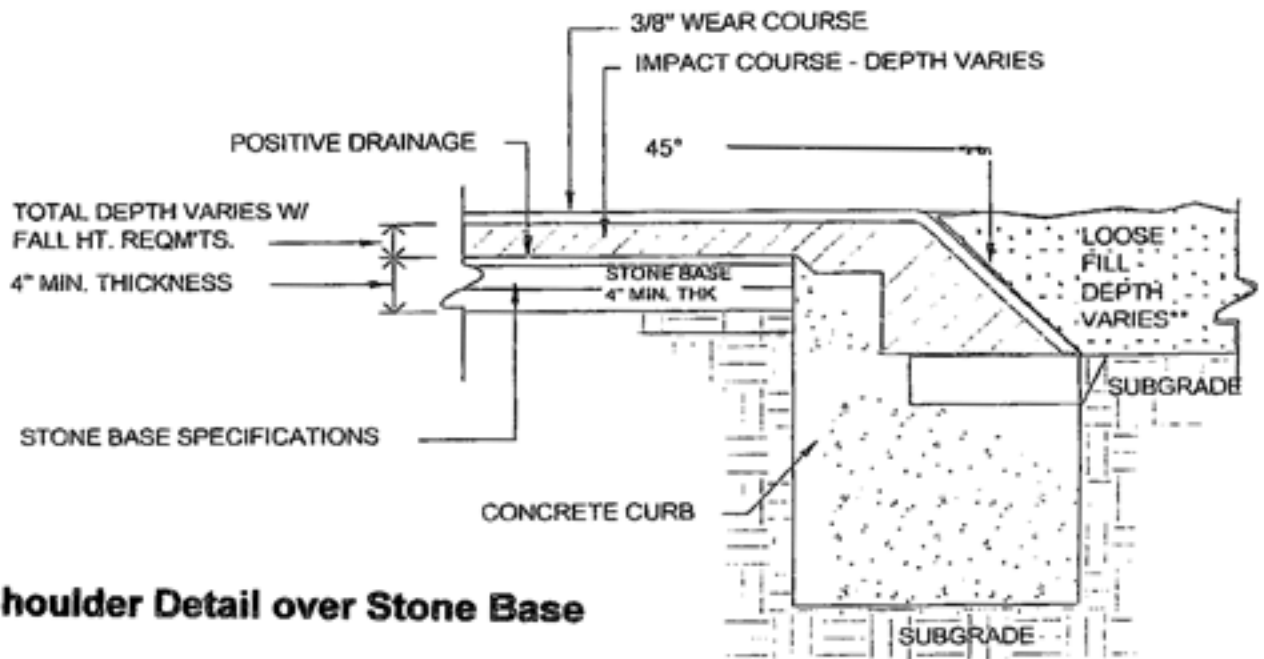

C - Landscape Mow Curb Edge Detail

D - Drain Detail

E - Cap Only Detail

ProDek

Recreational Surfacing

Soft Shoulder Turn Down

F - Soft Shoulder Detail over Stone Base

G - Soft Shoulder Detail over Asphalt or Concrete