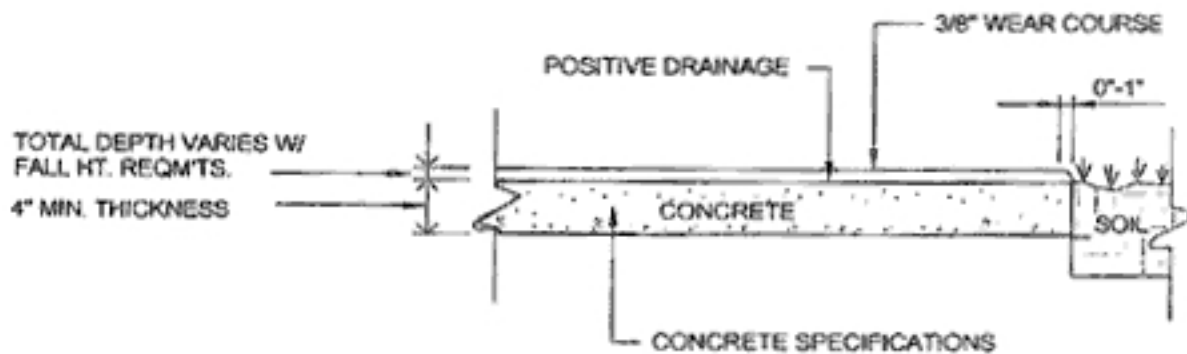

ProDek

Recreational Surfacing

Tapered Edges

A - Tapered Edge Detail

B - Tapered Edge Detail w/ Keyway

ProDek

Recreational Surfacing

Typical Details

C - Landscape Mow Curb Edge Detail

D - Drain Detail

E - Cap Only Detail

ProDek

Recreational Surfacing

Soft Shoulder Turn Down

F - Soft Shoulder Detail over Stone Base

G - Soft Shoulder Detail over Asphalt or Concrete