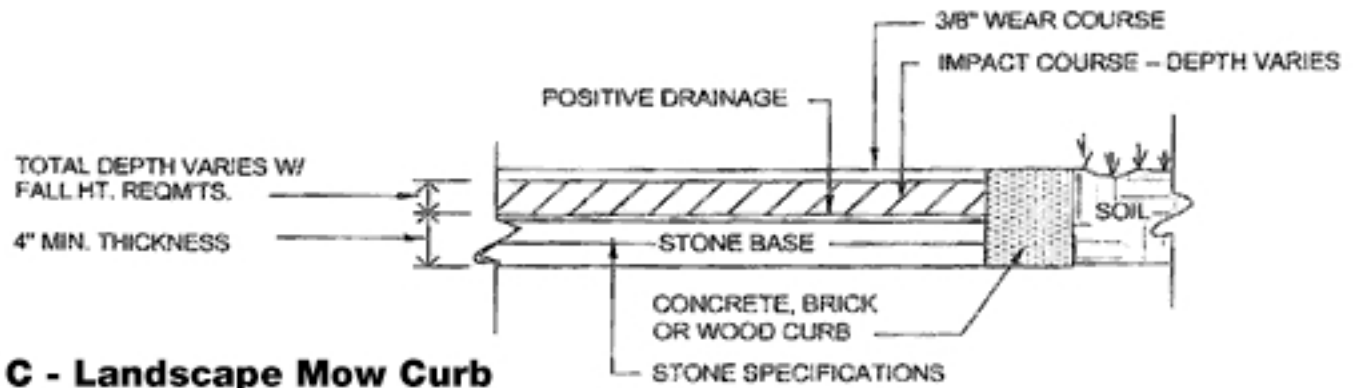

ProDek

Recreational Surfacing

Tapered Edges

A - Tapered Edge Detail

B - Tapered Edge Detail w/ Keyway

ProDek

Recreational Surfacing

Typical Details

C - Landscape Mow Curb Edge Detail

D - Drain Detail

E - Cap Only Detail

ProDek

Recreational Surfacing

Soft Shoulder Turn Down

F - Soft Shoulder Detail over Stone Base

G - Soft Shoulder Detail over Asphalt or Concrete