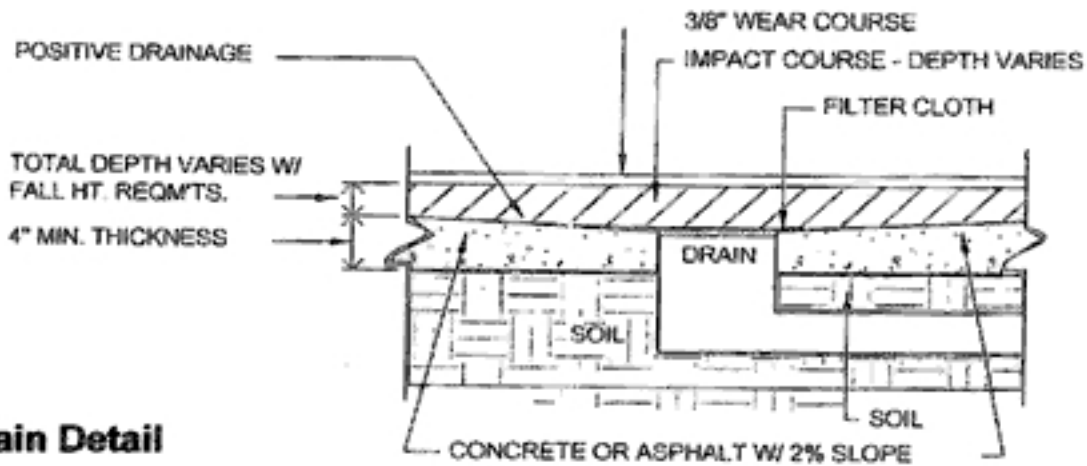

ProDek

Recreational Surfacing

Tapered Edges

A - Tapered Edge Detail

B - Tapered Edge Detail w/ Keyway

ProDek

Recreational Surfacing

Typical Details

C - Landscape Mow Curb Edge Detail

D - Drain Detail

E - Cap Only Detail

ProDek

Recreational Surfacing

Soft Shoulder Turn Down

F - Soft Shoulder Detail over Stone Base

G - Soft Shoulder Detail over Asphalt or Concrete