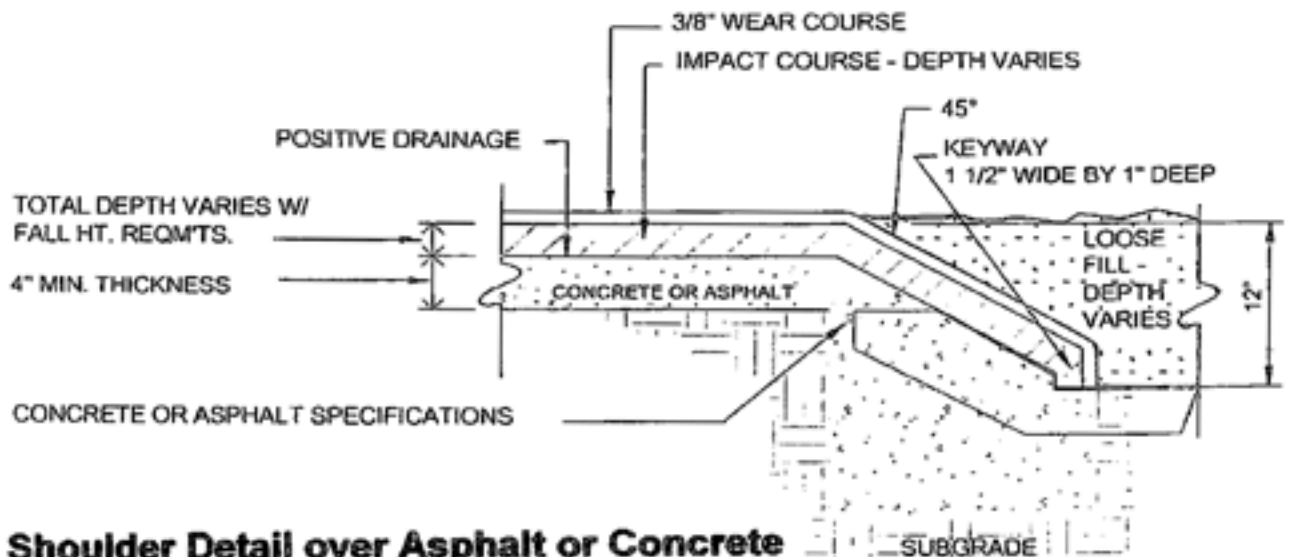

C - Landscape Mow Curb Edge Detail

D - Drain Detail

E - Cap Only Detail

ProDek

Recreational Surfacing

Soft Shoulder Turn Down

F - Soft Shoulder Detail over Stone Base

G - Soft Shoulder Detail over Asphalt or Concrete