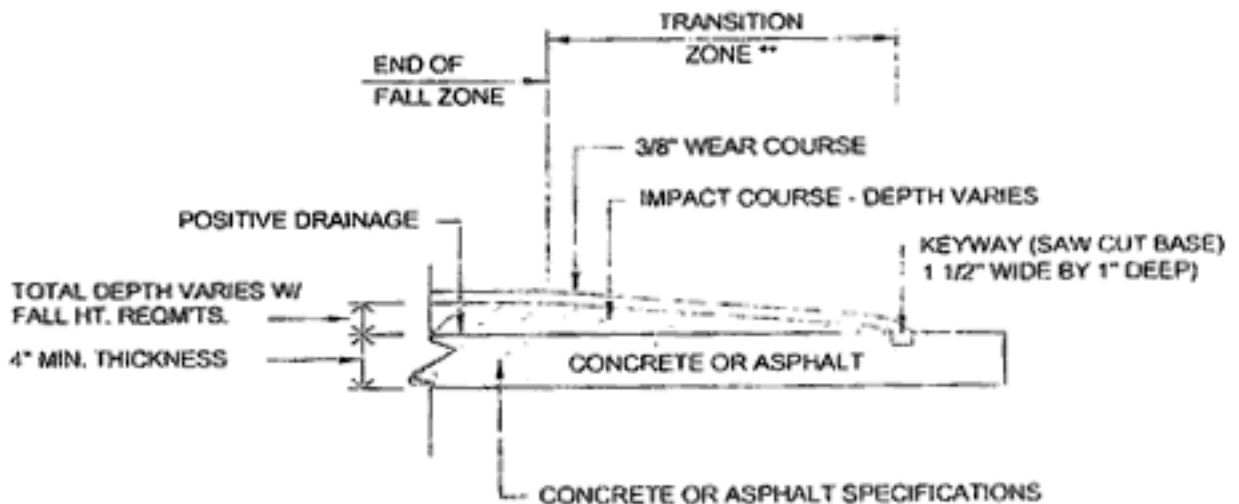

ProDek

Recreational Surfacing

Tapered Edges

A - Tapered Edge Detail

B - Tapered Edge Detail w/ Keyway

ProDek

Recreational Surfacing

Typical Details

C - Landscape Mow Curb Edge Detail

D - Drain Detail

E - Cap Only Detail

ProDek

Recreational Surfacing

Soft Shoulder Turn Down

F - Soft Shoulder Detail over Stone Base

G - Soft Shoulder Detail over Asphalt or Concrete